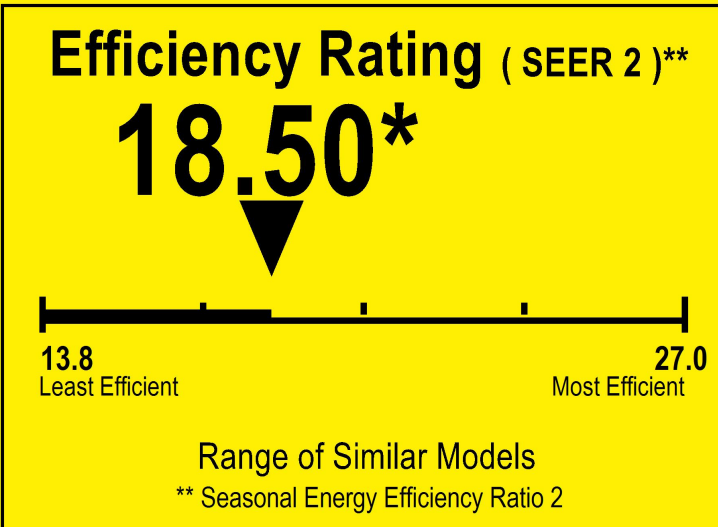

U.S. Government

Federal law prohibits removal of this label before consumer purchase.

ENERGYGUIDE

Central Air Conditioner
Cooling Only
Split System

PREMIUM LEVELLA
Model PIAW22365B

For energy cost info, visit productinfo.energy.gov

* Your air conditioner's efficiency rating may be better depending on the coil your contractor installs.

Notice

Federal law allow this unit to be installed in all U.S. states and territories.

Energy Efficiency Ratio 2 (EER2): The installed system's minimum EER2 is 9.90.