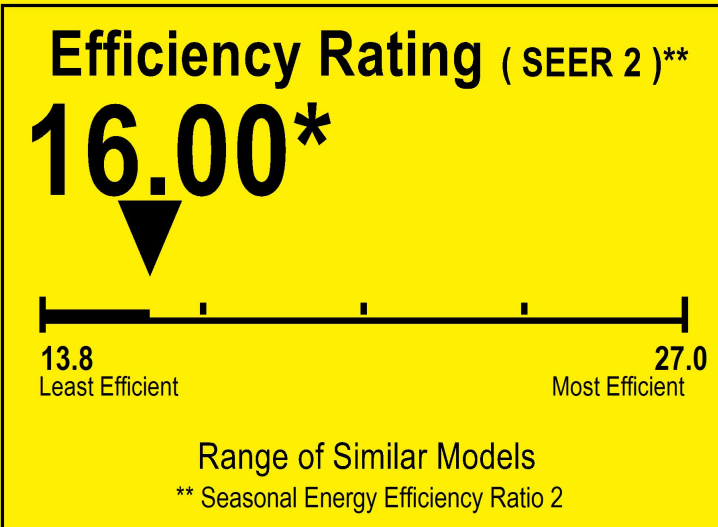

U.S. Government

Federal law prohibits removal of this label before consumer purchase.

ENERGYGUIDE

Central Air Conditioner
Cooling Only
Split System

PREMIUM LEVELLA
Model PIAW1201725TB

For energy cost info, visit productinfo.energy.gov