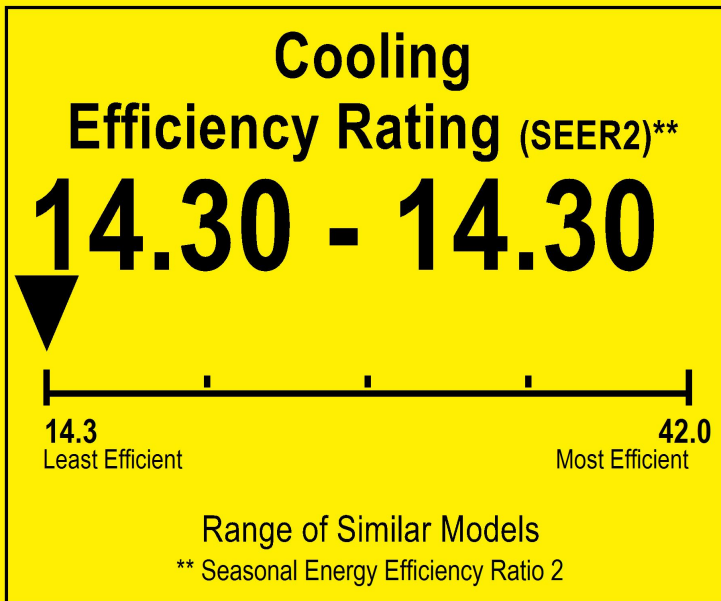

U.S. Government

Federal law prohibits removal of this label before consumer purchase.

ENERGYGUIDE

Heat Pump
Cooling and Heating
Split System

Everwell
Model CAC1813HA15

▼ This system's efficiency ratings depend on the coil your contractor installs with this unit. The heating efficiency rating varies slightly in different geographic regions. Ask your contractor for details.