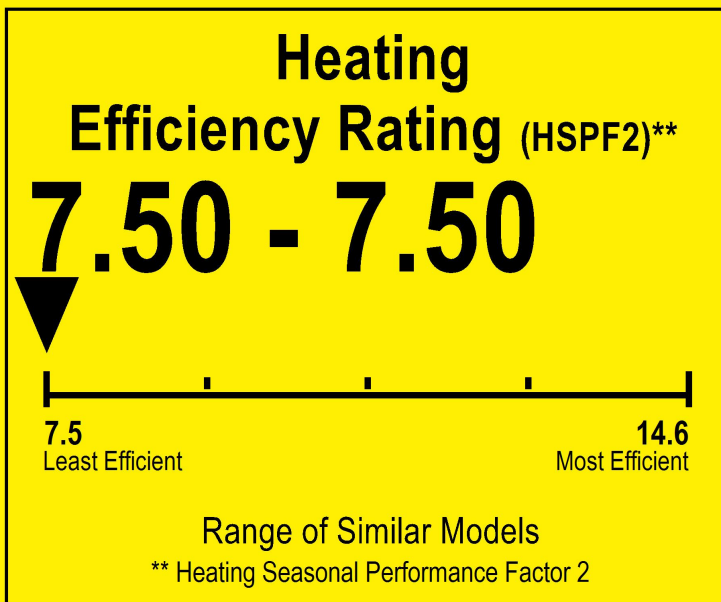

U.S. Government

Federal law prohibits removal of this label before consumer purchase.

ENERGYGUIDE

Heat Pump
Cooling and Heating
Split System

Everwell
Model CAC1813HA15

▼ This system's efficiency ratings depend on the coil your contractor installs with this unit. The heating efficiency rating varies slightly in different geographic regions. Ask your contractor for details.