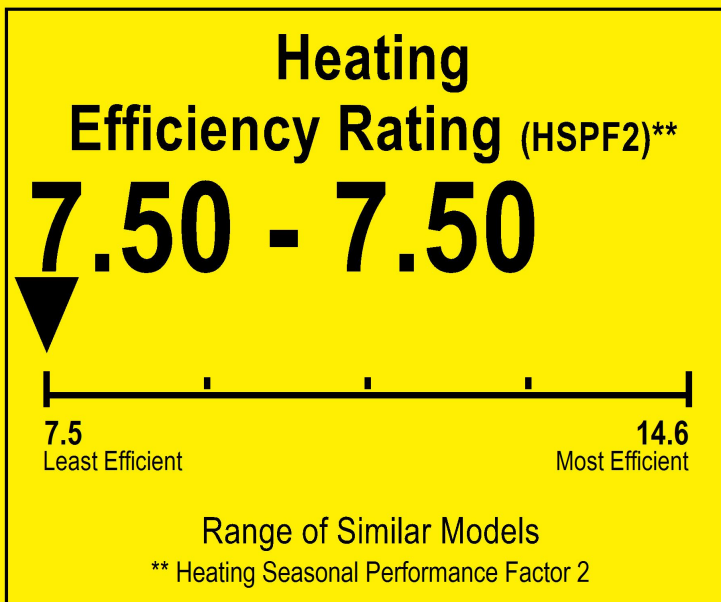

U.S. Government

Federal law prohibits removal of this label before consumer purchase.

ENERGYGUIDE

Heat Pump
Cooling and Heating
Split System

Everwell
Model CAC4213HA15

This system's efficiency ratings depend on the coil your contractor installs with this unit. The heating efficiency rating varies slightly in different geographic regions. Ask your contractor for details.