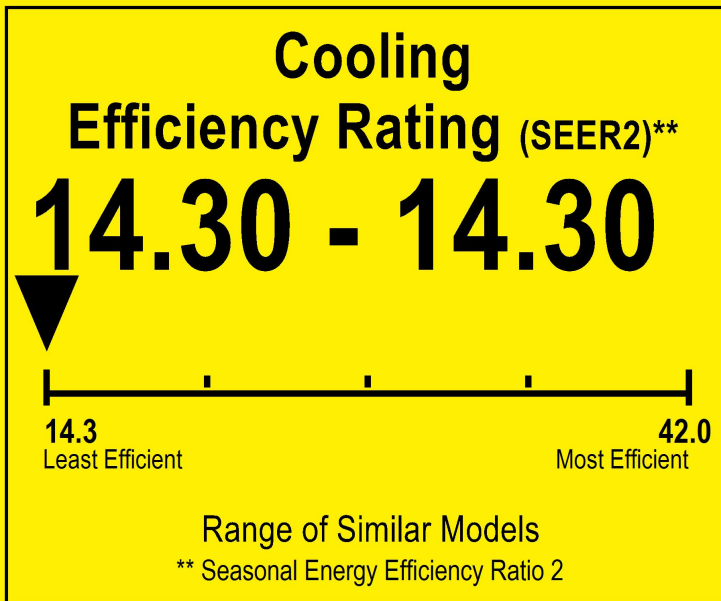

U.S. Government

Federal law prohibits removal of this label before consumer purchase.

ENERGYGUIDE

Heat Pump
Cooling and Heating
Split System

Everwell
Model CAC4213HA15

This system's efficiency ratings depend on the coil your contractor installs with this unit. The heating efficiency rating varies slightly in different geographic regions. Ask your contractor for details.