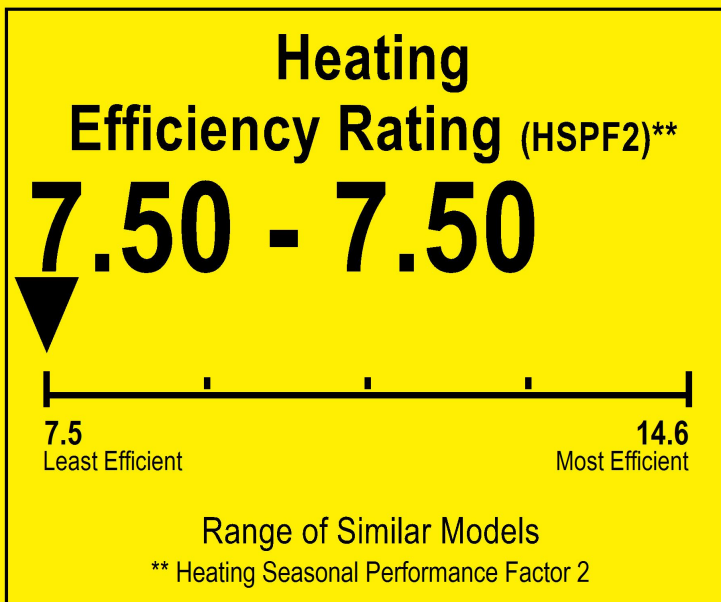

U.S. Government

Federal law prohibits removal of this label before consumer purchase.

ENERGYGUIDE

Heat Pump
Cooling and Heating
Split System

Everwell
Model CAC4813HA15

▼ This system's efficiency ratings depend on the coil your contractor installs with this unit. The heating efficiency rating varies slightly in different geographic regions. Ask your contractor for details.