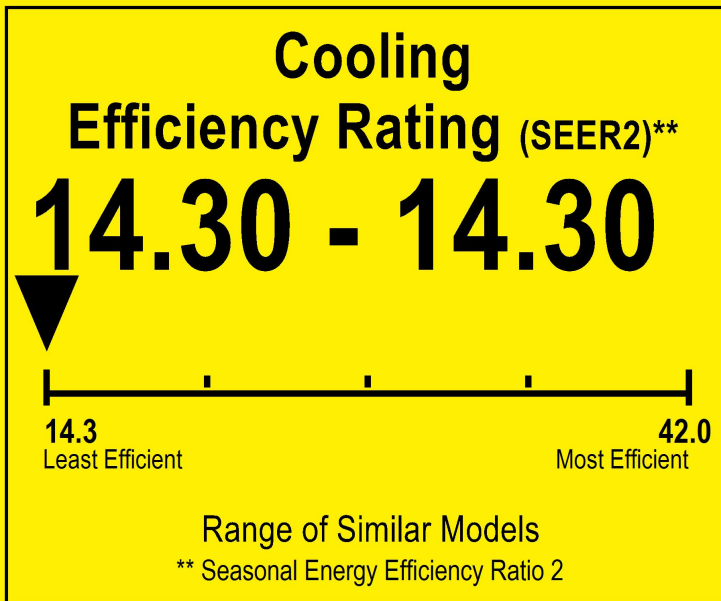

U.S. Government

Federal law prohibits removal of this label before consumer purchase.

ENERGYGUIDE

Heat Pump
Cooling and Heating
Split System

Everwell
Model CAC4813HA15

▼ This system's efficiency ratings depend on the coil your contractor installs with this unit. The heating efficiency rating varies slightly in different geographic regions. Ask your contractor for details.