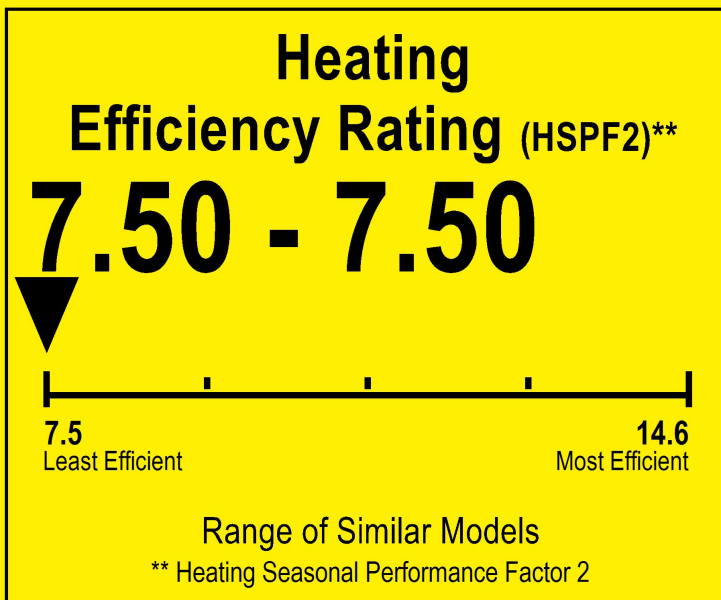

U.S. Government

Federal law prohibits removal of this label before consumer purchase.

ENERGYGUIDE

Heat Pump
Cooling and Heating
Split System

Everwell
Model CAC6013HA15

▼ This system's efficiency ratings depend on the coil your contractor installs with this unit. The heating efficiency rating varies slightly in different geographic regions. Ask your contractor for details.